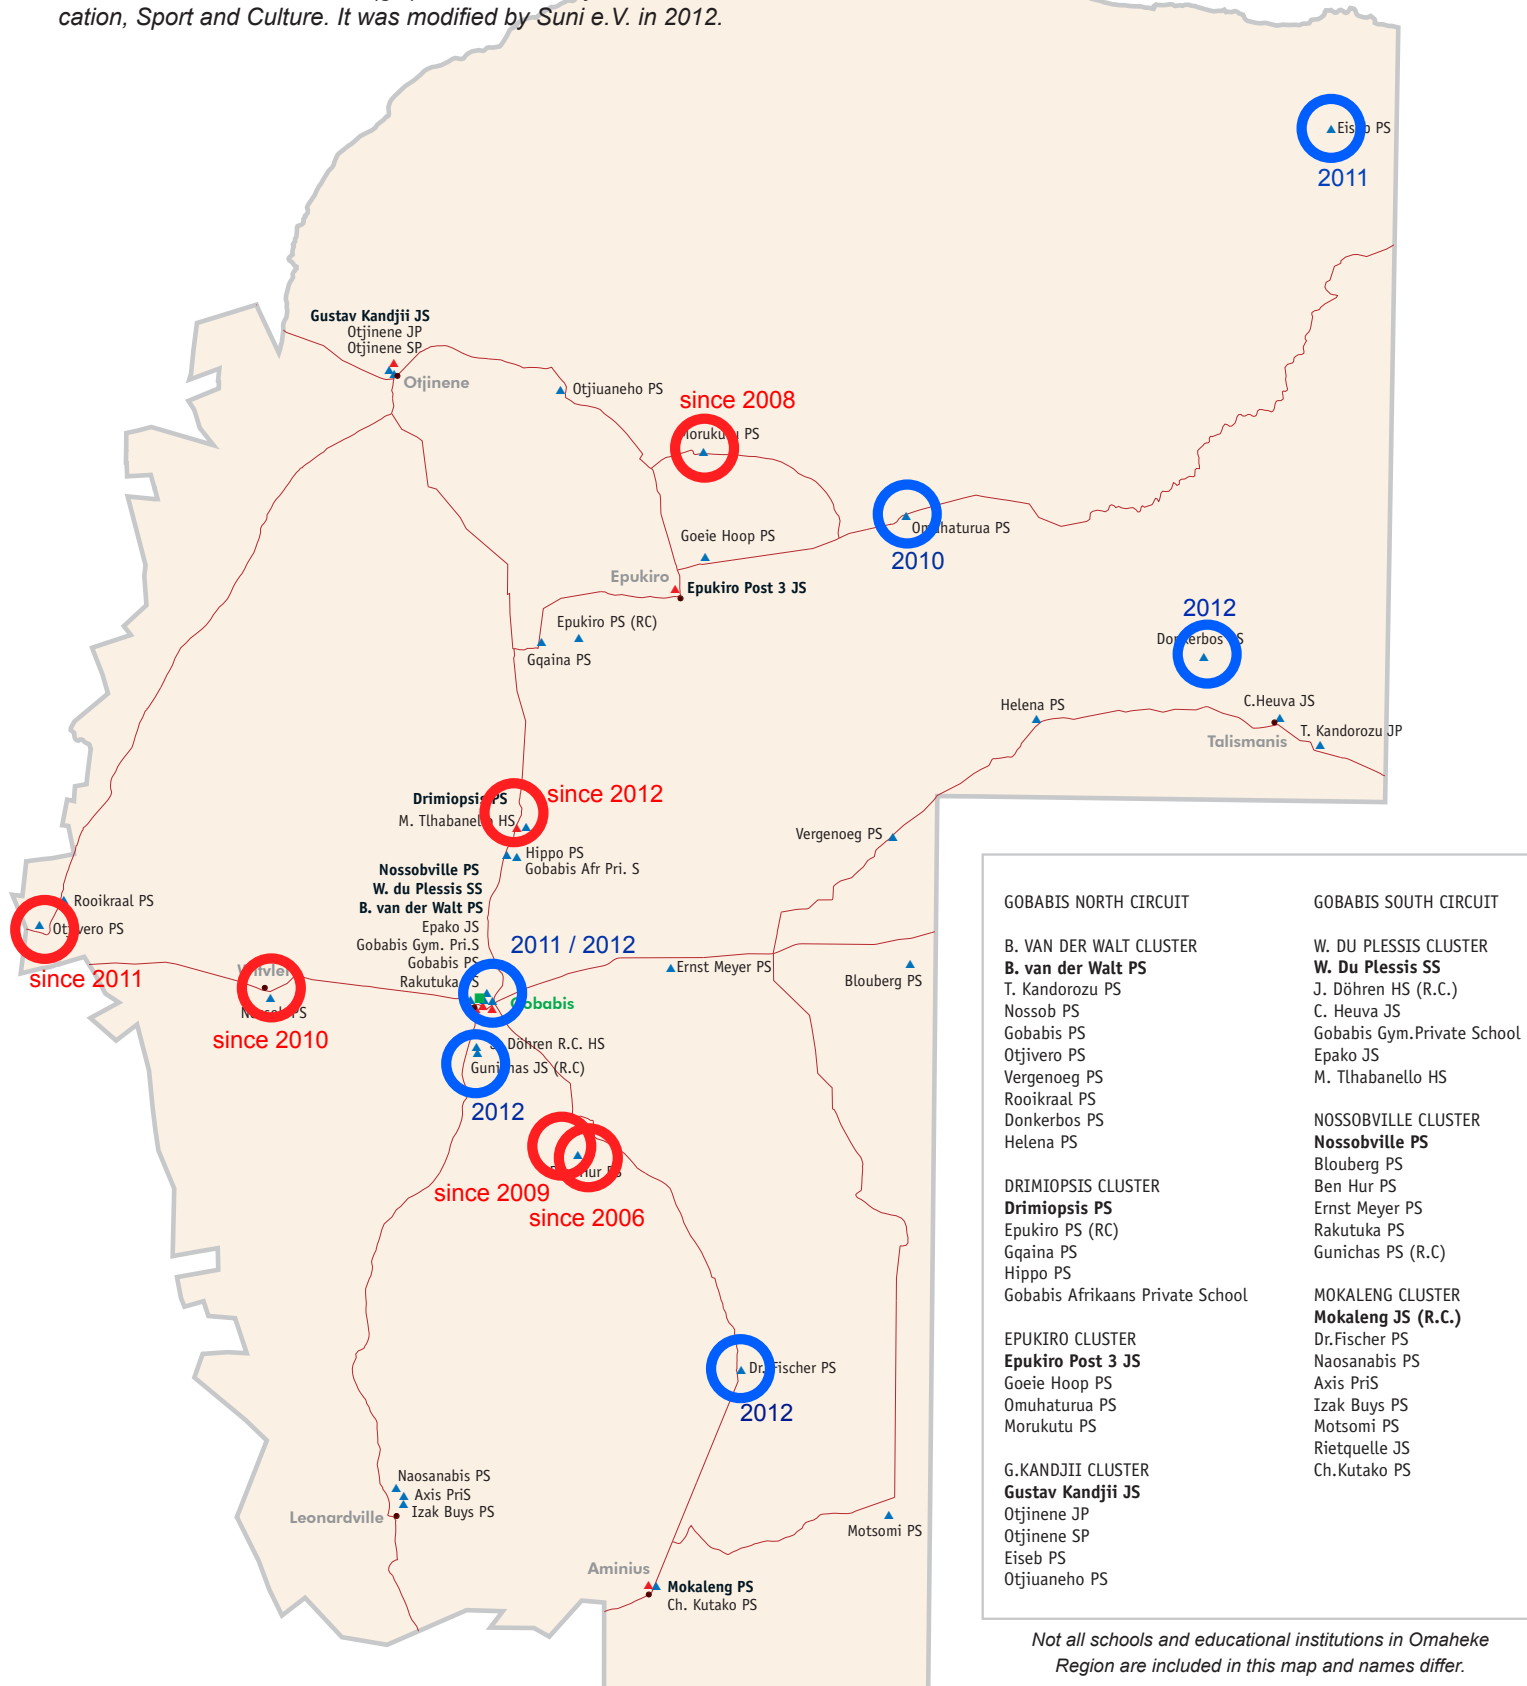

Activities of Suni e.V. in the Omaheke-Region

This map was produced in 2003 from Research and Information Services of Namibia (RAISON) for Deutsche Gesellschaft für Technische Zusammenarbeit (gtz) and the Ministry of Basic Education, Sport and Culture. It was modified by Suni e.V. in 2012.

GOBABIS NORTH CIRCUIT	GOBABIS SOUTH CIRCUIT
B. VAN DER WALT CLUSTER B. van der Walt PS T. Kandorozi PS Nossob PS Gobabis PS Otjivero PS Vergenoeg PS Rooikraal PS Donkerbos PS Helena PS	W. DU PLESSIS CLUSTER W. Du Plessis SS J. Döhren HS (R.C.) C. Heuva JS Gobabis Gym.Private School Epako JS M. Tlhabanello HS
DRIMIOPSIS CLUSTER Drimiopsis PS Epukiro PS (RC) Gqaina PS Hippo PS Gobabis Afrikaans Private School	NOSSOBVILLE CLUSTER Nossobville PS Blouberg PS Ben Hur PS Ernst Meyer PS Rakutuka PS Gunichas PS (R.C.)
EPUKIRO CLUSTER Epukiro Post 3 JS Goeie Hoop PS Omuhatuurua PS Morukutu PS	MOKALENG CLUSTER Mokaleng JS (R.C.) Dr.Fischer PS Naosanabis PS Axis PriS Izak Buys PS Motsomi PS Rietquelle JS Ch.Kutako PS
G.KANDJII CLUSTER Gustav Kandjii JS Otjinene JP Otjinene SP Eiseb PS Otjiuaneho PS	

Not all schools and educational institutions in Omaheke Region are included in this map and names differ.

- partner-institutions of Suni e.V. with implemented volunteer-program (Otjivero and Drimiopsis in testing phase) and small-scale projects
- partner-institutions of Suni e.V. with implemented small-scale projects or cooperation projects (short-time-volunteers, renovation, class-room-decoration, donations, workshops eg.)